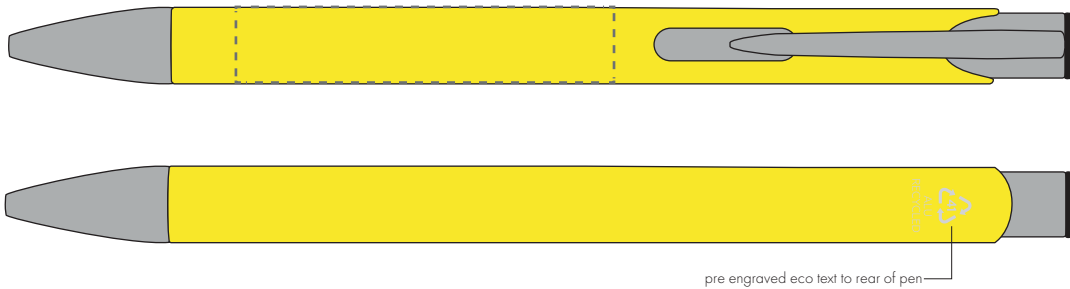

Your Ref:	Quantity:	Product Code: TPC982001
Our Ref:	Version: 1	Product Colour: YELLOW

**PRINTING CONCERNS:**

We stock this item in the following colours

**PANTONE REFERENCE(S)**

● Engrave

ARTWORK SCALE 100%

ARTWORK SCALE 100%  
Flat Engrave Area:  
50mm x 10mm

Product Image for visualisation  
- colours may vary

The dashed line is to demonstrate print area and will not appear on your printed item

**PLEASE NOTE:**